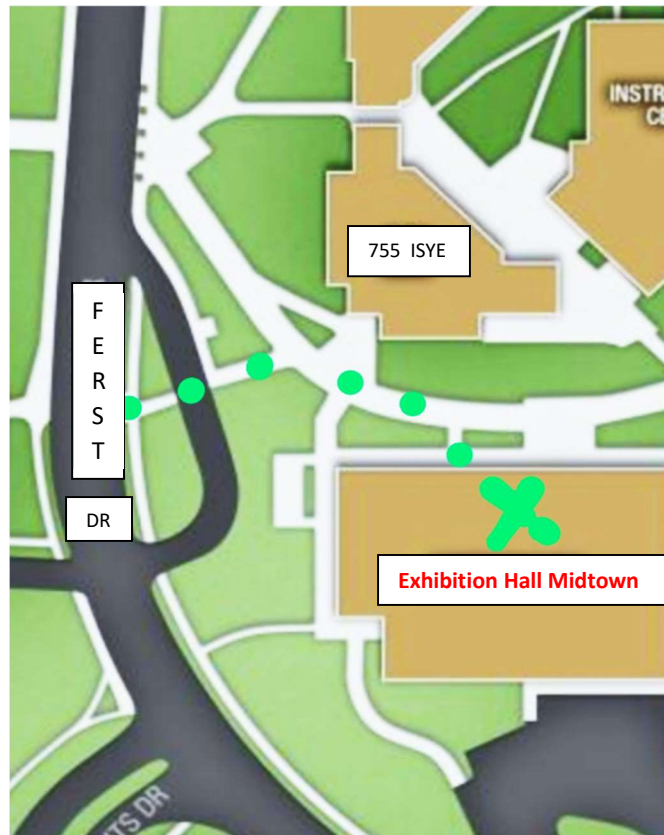

### **IMPORTANT: NEW GPS ADDRESS:**

Georgia Institute of Technology  
Exhibition Hall - Midtown II Room

**755 Ferst Drive, NW, Atlanta, GA 30332**

**GPS Address:** Preferred Transit: Uber/Lyft due to limited available parking. The physical location for the Exhibition Hall delivers you to the *rear loading docks*! Alternatively, please **use this GPS address to arrive at the front of the Exhibition Hall and short walk to Midtown II conf room:**

Gatech Industrial & Systems Engineering Bldg (ISYE)

**755 Ferst Drive, NW, Atlanta, GA 30332**

Exit car at 755 Ferst Drive and follow the sidewalk **between** the two buildings **~150 yards**. Midtown II conf room is **on your right**. See diagram.

## Exhibition Hall Visitor Parking

Visitor parking is limited and on a first-come-basis. Closest visitor parking to the Exhibition Hall is located at:

#### From I-75/85 North

1. Take Exit # 249D (Spring Street, North Avenue).
2. At the top of the exit ramp, go through the first intersection (Spring Street).
3. At the next intersection (West Peachtree Street), turn left.
4. Continue on West Peachtree Street for approximately one block and turn left onto North Avenue.
5. Cross over the interstate and Techwood Drive.
6. Turn right on Techwood Parkway and continue to the top of the hill.
7. Turn right on Regents Drive, followed by an immediate right onto Ferst Drive.
8. Once you are on Ferst Drive, an entrance to the Parking Deck will be on the left. Please note: two lanes.