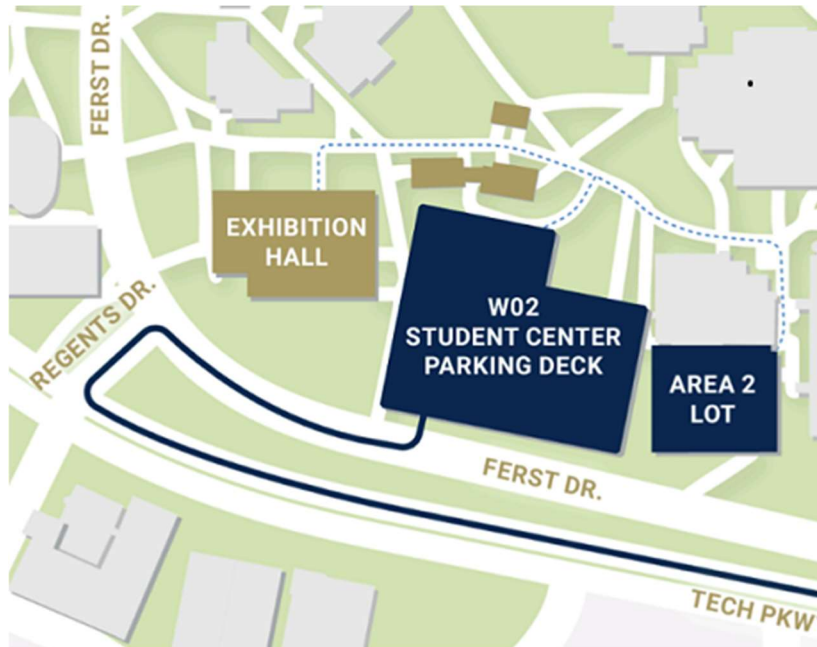

Exhibition Hall Visitor Parking

Visitor parking is limited and on a first-come-basis. Closest visitor parking to the Exhibition Hall is located at:

355 Ferst Drive NW Parking Lots: W0 and Area 2 Lot

Directions to Exhibition Hall:

From I-75/85 North

1. Take Exit # 249D (Spring Street, North Avenue).
2. At the top of the exit ramp, go through the first intersection (Spring Street).
3. At the next intersection (West Peachtree Street), turn left.
4. Continue on West Peachtree Street for approximately one block and turn left onto North Avenue.
5. Cross over the interstate and Techwood Drive.
6. Turn right on Techwood Parkway and continue to the top of the hill.
7. Turn right on Regents Drive, followed by an immediate right onto Ferst Drive.
8. Once you are on Ferst Drive, an entrance to the Parking Deck will be on the left. Please note: two lanes.

From I-75/85 South

1. Take Exit # 249D (North Avenue).
2. At the top of the exit ramp, turn right onto North Ave.
3. Continue on North Ave. approximately 3 blocks until you reach the intersection at Techwood Parkway.
4. Turn right on Techwood Parkway and continue to the top of the hill.
5. Turn right on Regents Drive, followed by an immediate right onto Ferst Drive.
6. Once you are on Ferst Drive, an entrance to the Parking Deck will be on the left. Please note: two lanes.